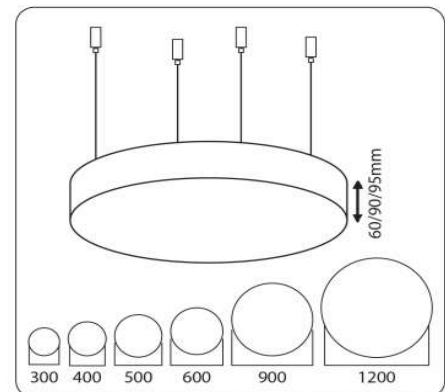

Sovitron Interior Pvt.Ltd.

**Model Name**

Disc Pendant /DLADISCDPD-70

**Description**

Architectural Light

**Technical description**

<b>Dimension</b>	Dia=900mm/1200mm H=60/90/95mm
<b>Frame</b>	Aluminium
<b>Color Tempertaure</b>	3000K
<b>Power</b>	70W
<b>Total Luminous Flux</b>	7000 lm
<b>Efficacy</b>	100 lm/W
<b>IP rating</b>	50
<b>Color Rendering</b>	≥80
<b>Mounting</b>	Pendant
<b>Optics</b>	White Opal Diffuser
<b>Dimming</b>	NON-Dimmable
<b>Operating Voltage</b>	220-240 VAC
<b>Standard Lifetime</b>	L70 minimum at 50,000 burning hours

**Image**

**Dimension diagram**

**Remarks:-**

**Address: Plot #7 Saroorpur-Nangla Industrial Area,Ballabgarh-Sohna Road,Faridabad-121005**  
**Email: info@sovitron.com**