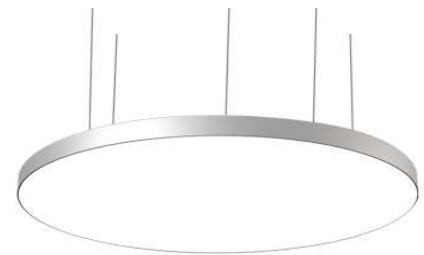

Sovitron Interior Pvt.Ltd.

Model Name

Disc Pendant /DLADISCDPD-70

Description

Architectural Light

Technical description

Dimension	Dia=900mm/1200mm H=60/90/95mm
Frame	Aluminium
Color Tempertaure	3000K
Power	70W
Total Luminous Flux	7000 lm
Efficacy	100 lm/W
IP rating	50
Color Rendering	≥80
Mounting	Pendant
Optics	White Opal Diffuser
Dimming	NON-Dimmable
Operating Voltage	220-240 VAC
Standard Lifetime	L70 minimum at 50,000 burning hours

Image

Dimension diagram